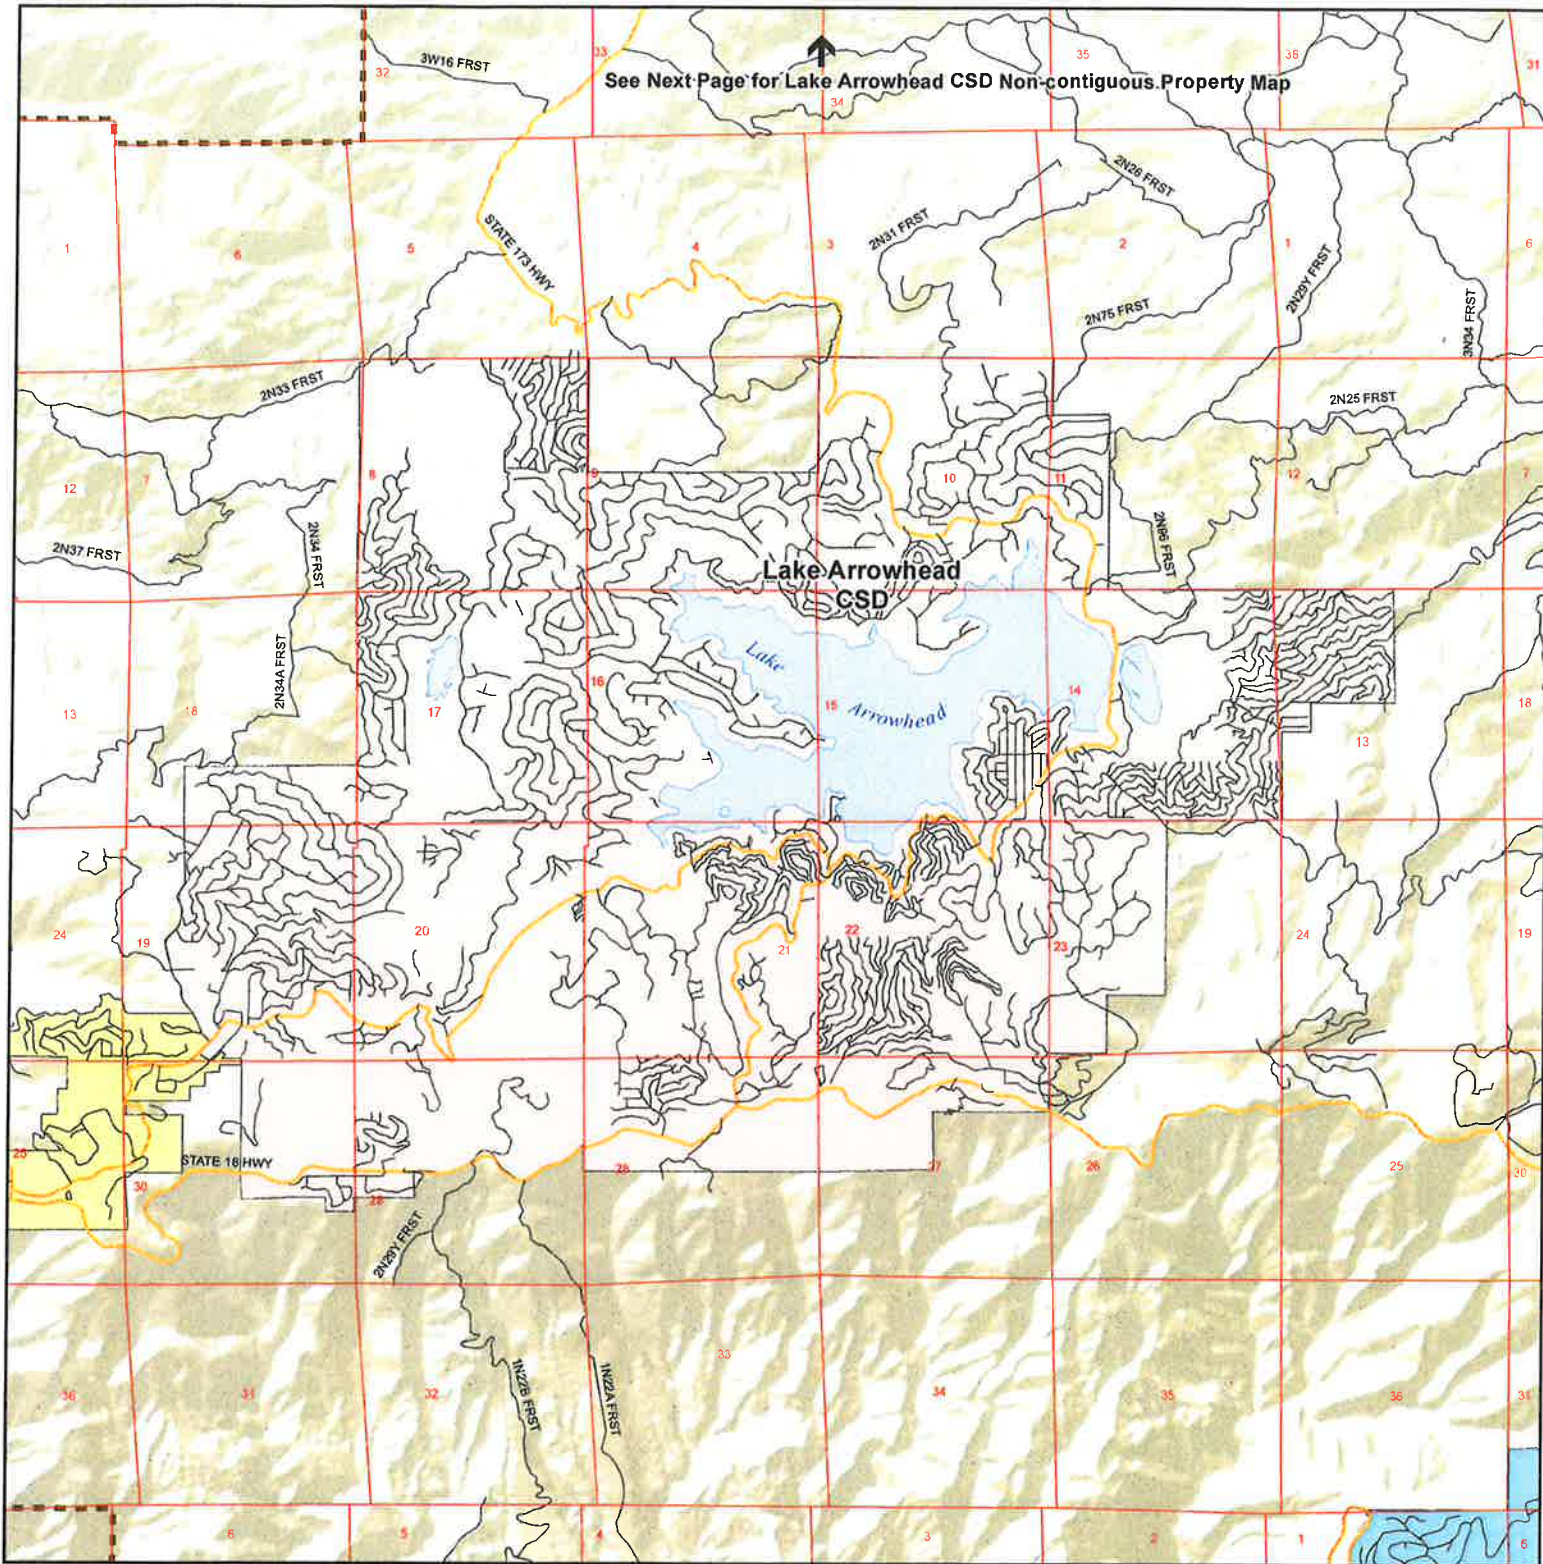

See Next Page for Lake Arrowhead CSD Non-contiguous Property Map

Lake Arrowhead Community Services District

0 0.45 0.9 1.8 Miles

- Crestline Sanitation District
- Lake Arrowhead Community Services District
- Running Springs Water District
- Regions

*In instances of overlapping agencies, the boundary of the underlying agency is reduced.

Disclaimer: The information shown is intended to be used for general display only and is not to be used as an official map.