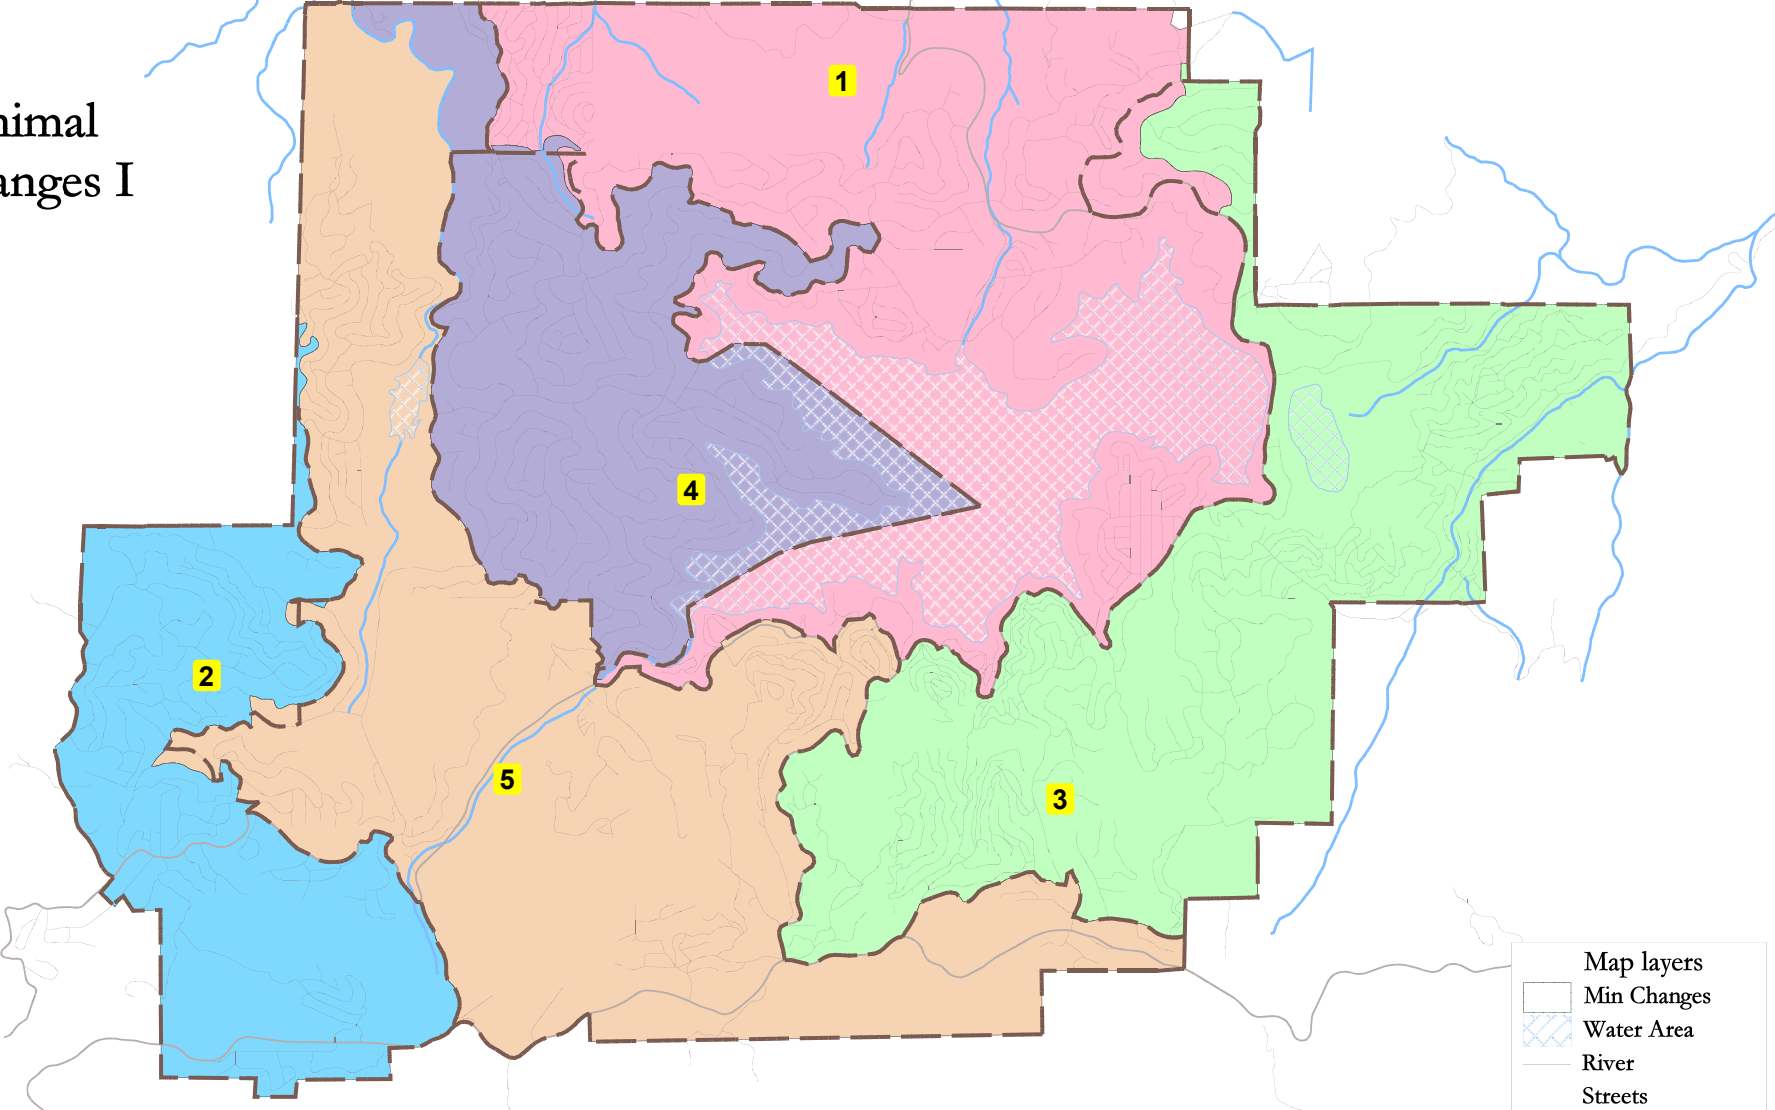

# Lake Arrowhead CSD 2022 Redistricting

## Minimal Changes I

Map layers

- Min Changes
- Water Area
- River
- Streets
- Current Divisions