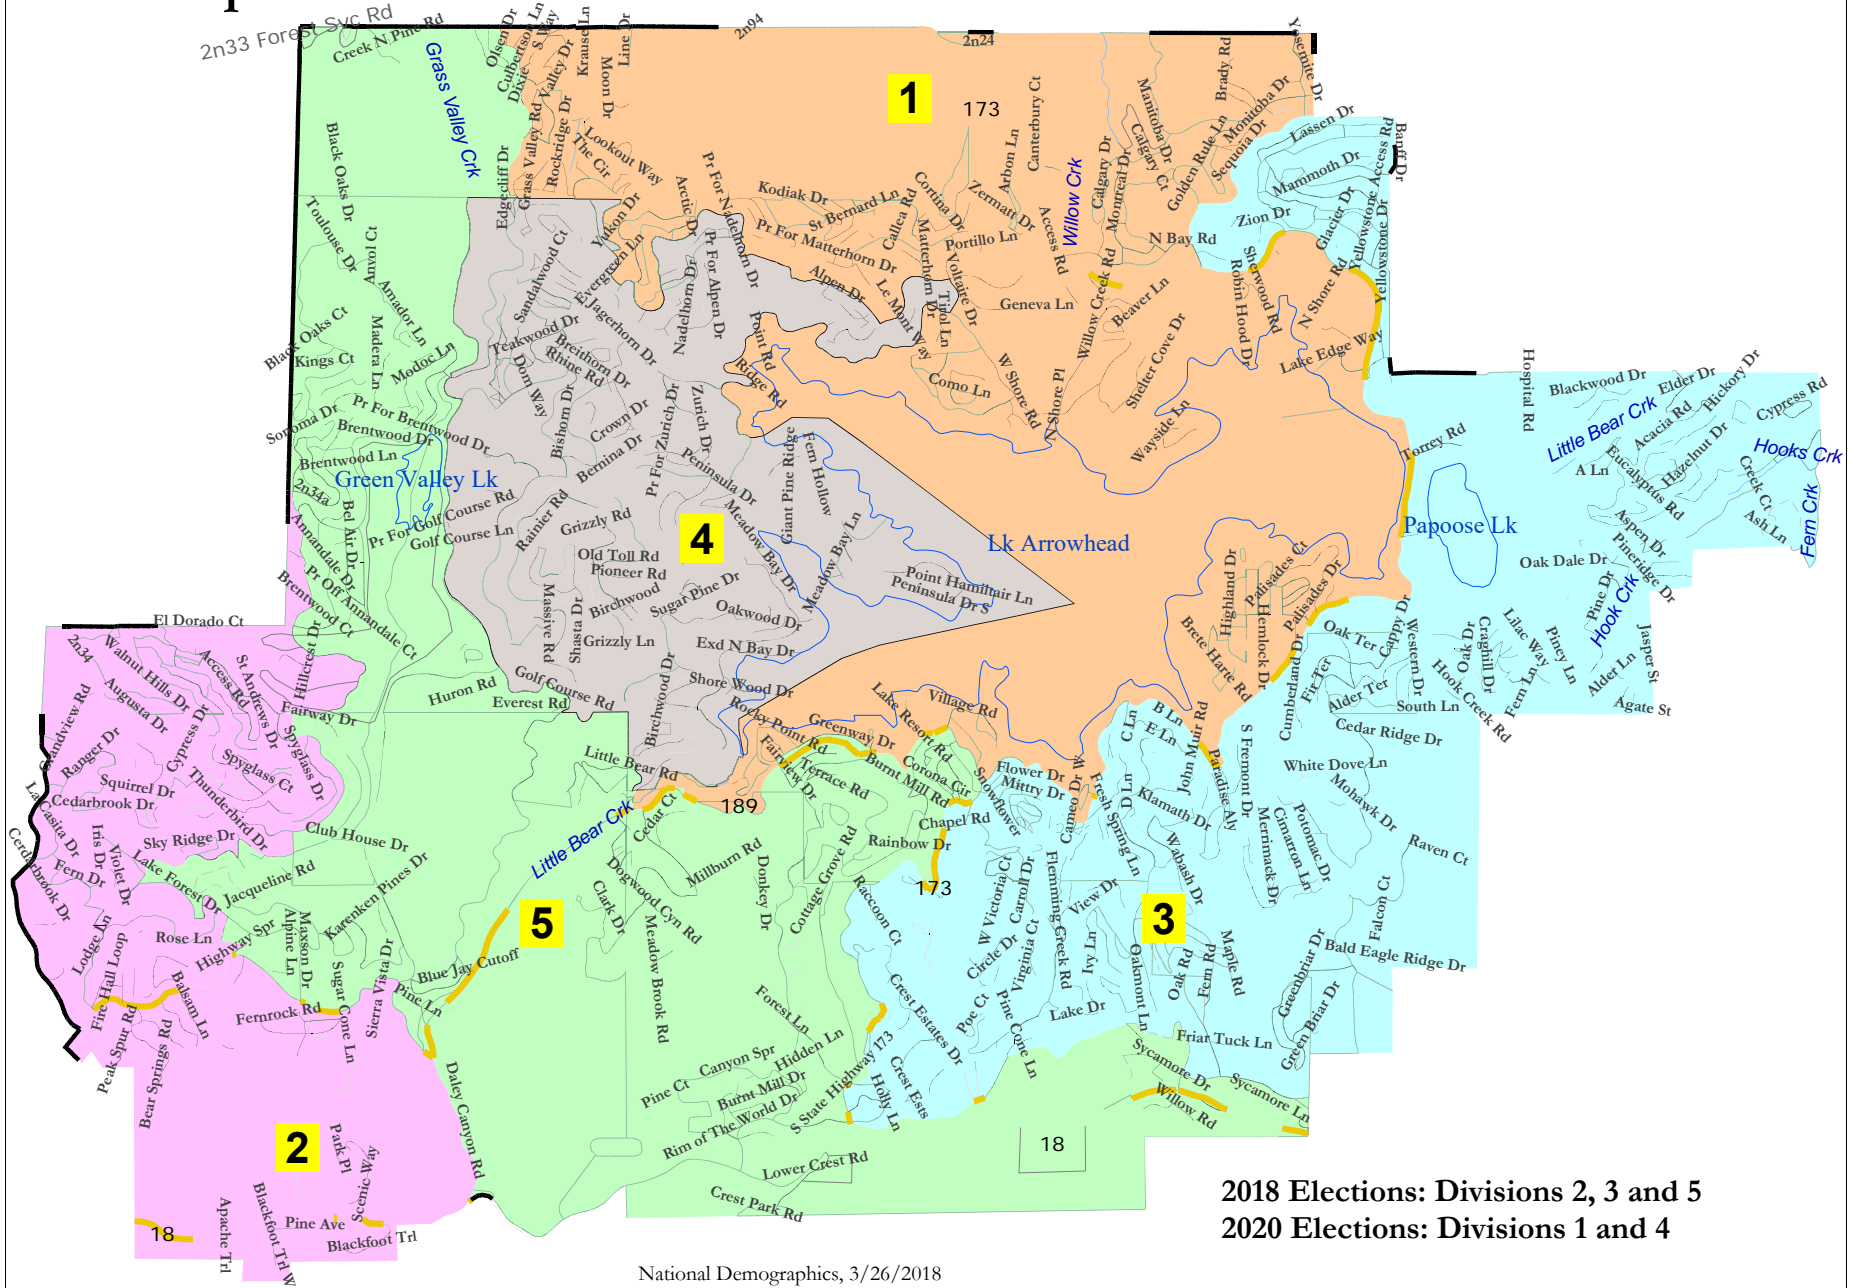

Lake Arrowhead CSD 2018 Adopted Divisions

2018 Elections: Divisions 2, 3 and 5
2020 Elections: Divisions 1 and 4

National Demographics, 3/26/2018